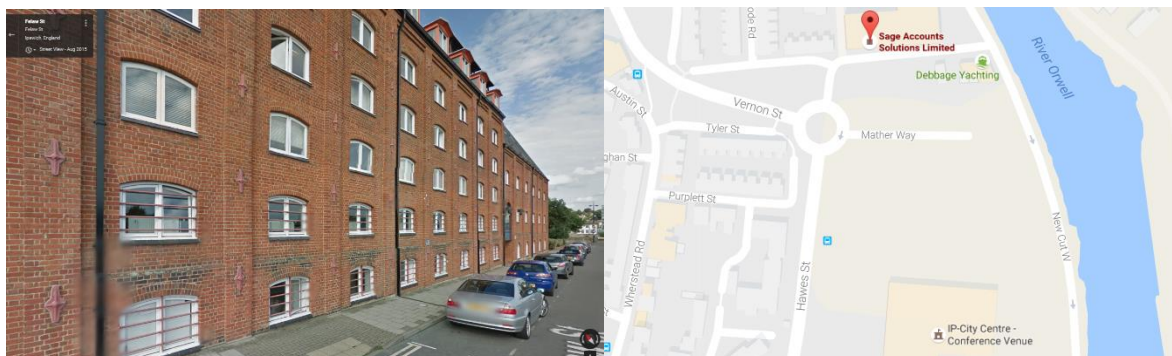

Directions and Parking for Sage Accounts Solutions – Ipswich

Full address for Sat Nav:

Felaw Maltings
44 Felaw Street
Ipswich
Suffolk
IP2 8SJ

Street & Map View:

From Ipswich Town Centre:

Follow the signs to Felaw Maltings/Chamber of Commerce. At the roundabout take the 1st exit onto Felaw Street (if you are driving, please take the 2nd exit for the car park on Mather Way, turn right into the parking area you will need to buzz the intercom for NWES reception and tell them you are attending one of our courses, they will open the barrier. Park in car park number 3 - 2nd entrance on right).

From the East (Lowestoft/Felixstowe):

Follow the A14 West, after crossing the Orwell Bridge take the next exit (A137). Follow the signs for Ipswich. At the roundabout take the first exit (left). Continue straight across the next two roundabouts. At the third roundabout, take the 2nd exit (straight over) onto Felaw Street (if you are driving, please take the 3rd exit for the car park on Mather Way, turn right into the parking area you will need to buzz the intercom for NWES reception and tell them you are attending one of our courses, they will open the barrier. Park in car park number 3 - 2nd entrance on right).

From the North, South & West (Cambridge/Colchester & London):

Follow the A14 East. After the A12/A14 junction, take the next exit (A137). Follow the signs for Ipswich. At the roundabout take the first exit (left). Continue straight across the next two roundabouts. At the third roundabout, take the 2nd exit (straight over) onto Felaw Street (if you are driving, please take the 3rd exit for the car park on Mather Way, turn right into the parking area you will need to buzz the intercom for NWES reception and tell them you are attending one of our courses, they will open the barrier.